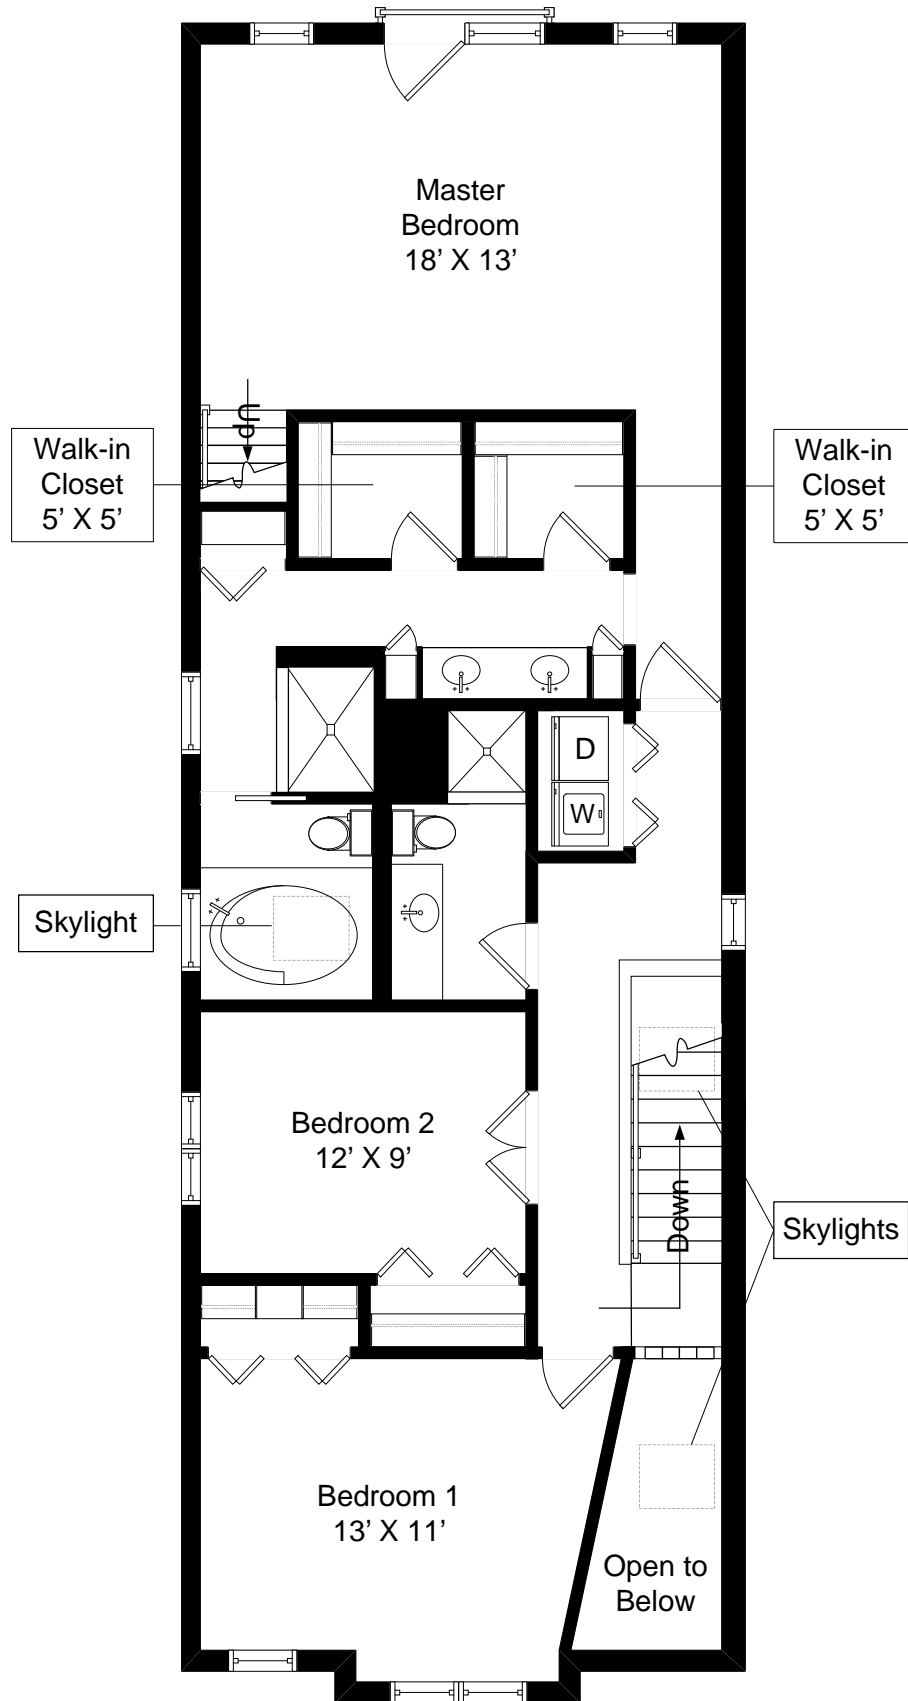

3257 NORTH LAKEWOOD AVENUE -- LOWER LEVEL

Copyright © 2014. www.bestfloorplans.com - Floorplans are approximate and for marketing purposes only

3257 NORTH LAKEWOOD AVENUE -- MAIN LEVEL

Copyright © 2014. www.bestfloorplans.com - Floorplans are approximate and for marketing purposes only

3257 NORTH LAKEWOOD AVENUE – UPPER LEVEL

Copyright © 2014, www.bestfloorplans.com - Floorplans are approximate and for marketing purposes only

3257 NORTH LAKEWOOD AVENUE -- LOFT & ATTIC

Copyright © 2014, www.bestfloorplans.com - Floorplans are approximate and for marketing purposes only