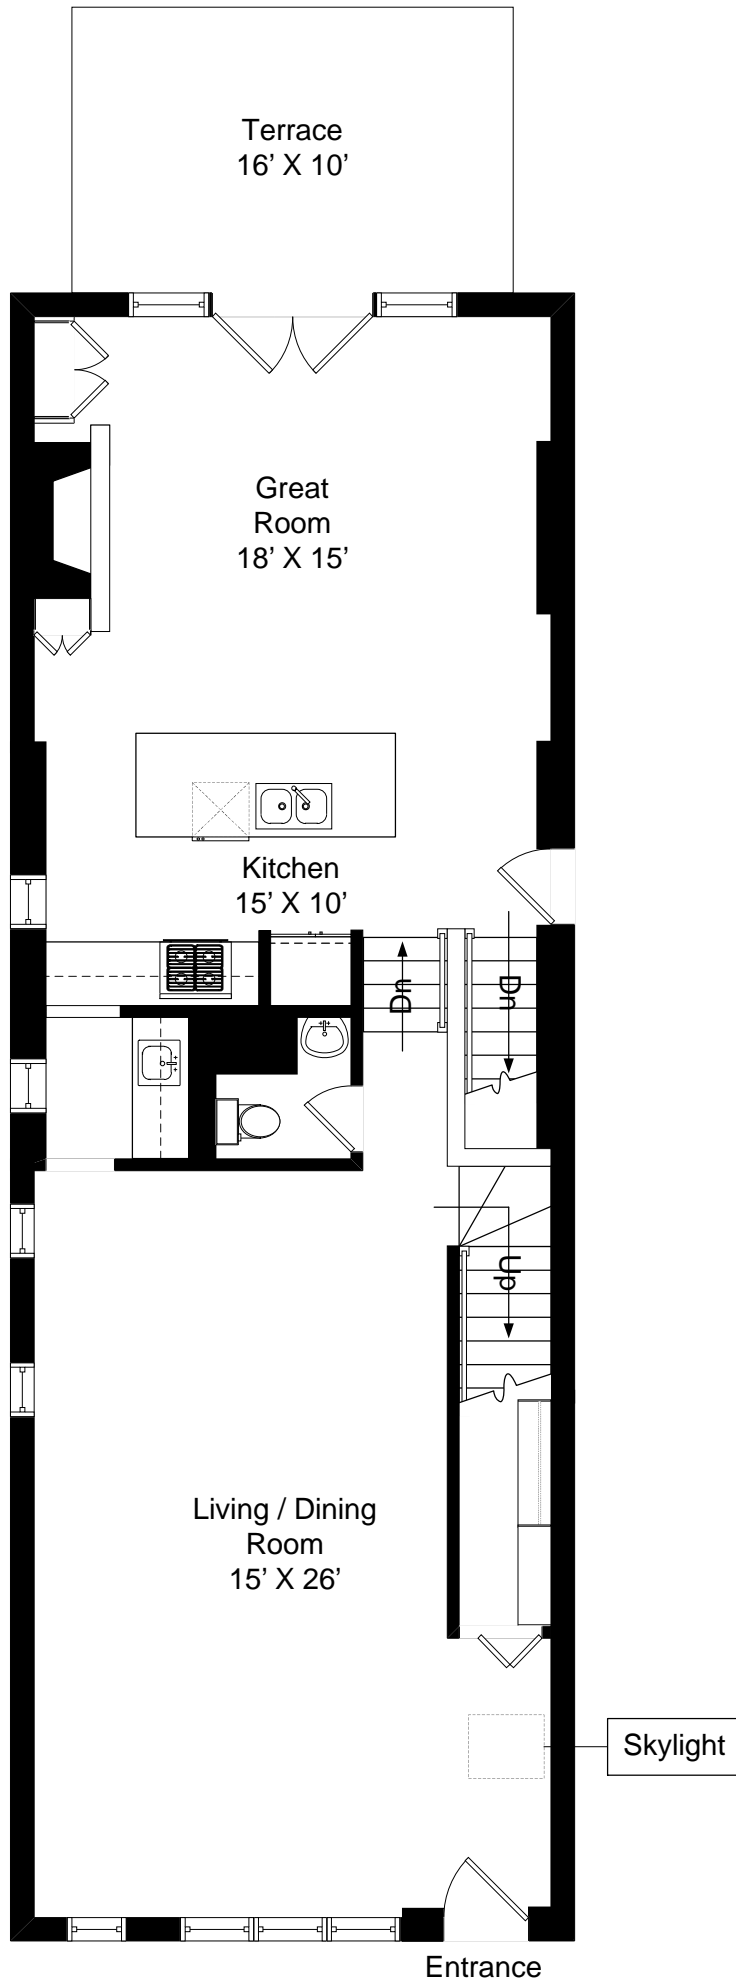

3257 NORTH LAKEWOOD AVENUE -- LOWER LEVEL

Copyright © 2014. www.bestfloorplans.com - Floorplans are approximate and for marketing purposes only

3257 NORTH LAKEWOOD AVENUE -- MAIN LEVEL

Copyright © 2014. www.bestfloorplans.com - Floorplans are approximate and for marketing purposes only

3257 NORTH LAKEWOOD AVENUE – UPPER LEVEL

Copyright © 2014, www.bestfloorplans.com - Floorplans are approximate and for marketing purposes only

3257 NORTH LAKEWOOD AVENUE -- LOFT & ATTIC

Copyright © 2014, www.bestfloorplans.com - Floorplans are approximate and for marketing purposes only